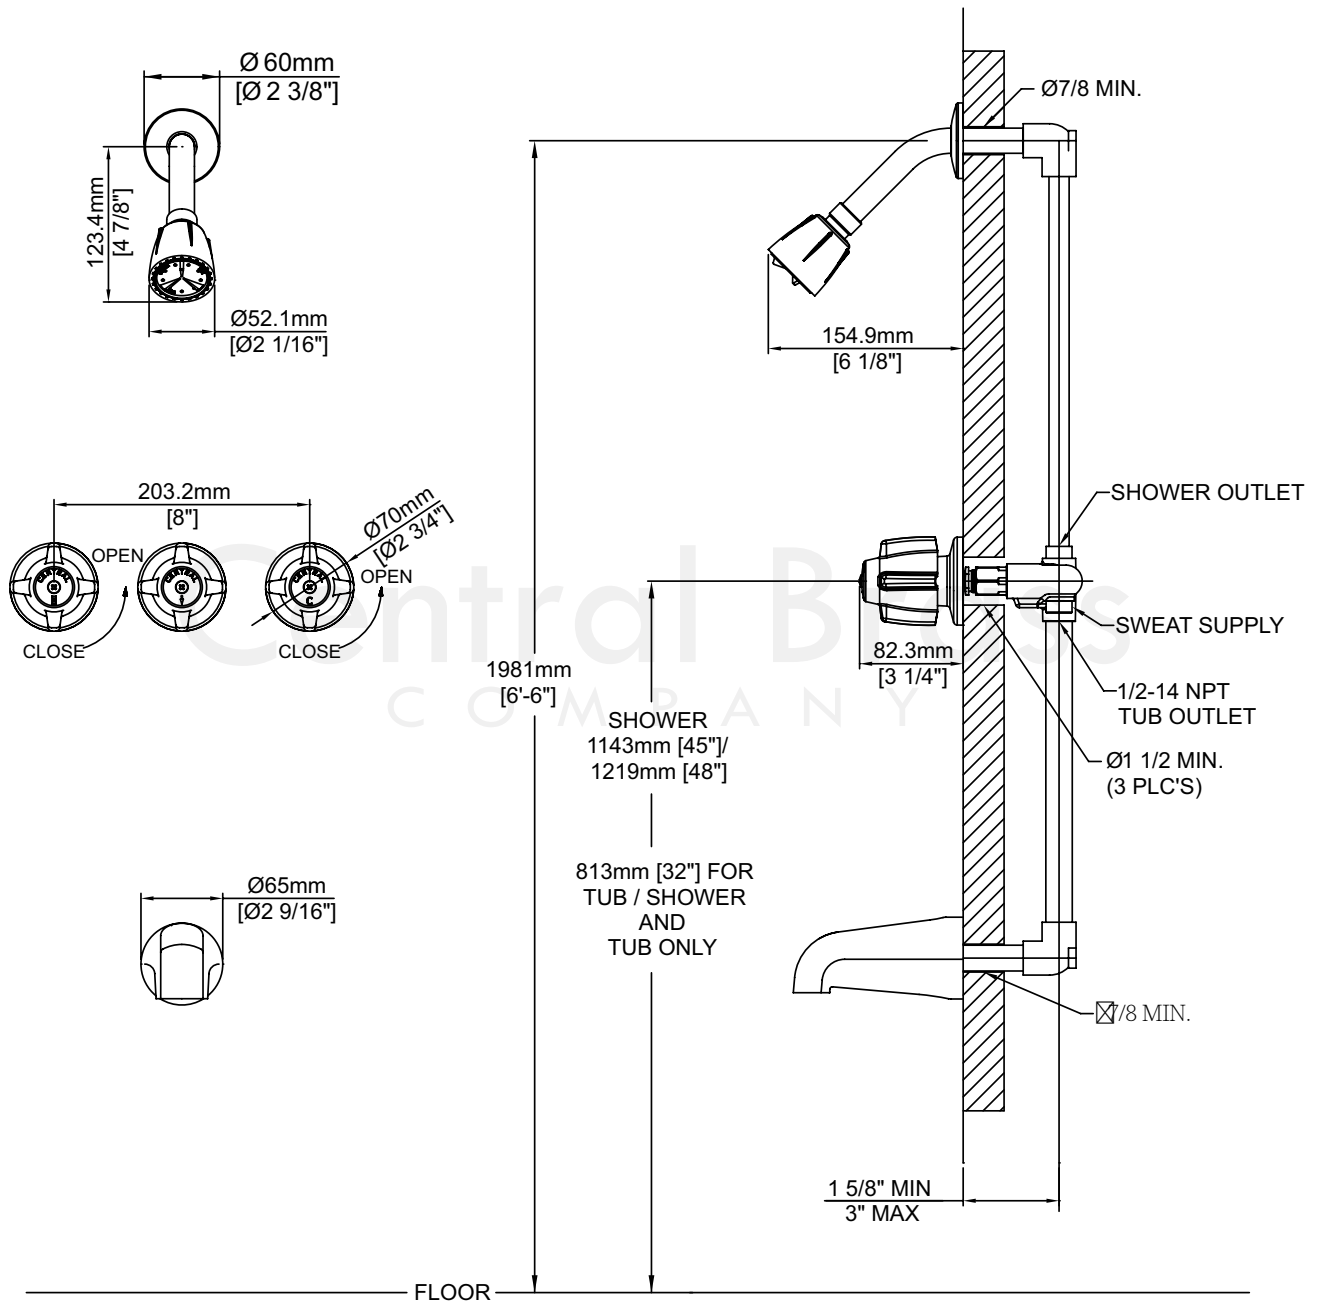

Model# 0868-Z

Three Handle Tub & Shower Set

FEATURES & SPECIFICATIONS

- Canopy Handles
- Shower Head, Arm & Flange
- 1/2" CXC Inlets
- Replaceable Seats
- 8" Centers
- 1/2" IPS & Slip-on Combo Tub Spout

FINISHES

Three Handle Tub & Shower Set

0868-Z/REV. 11 2016

Product Specifications subject to change without notice